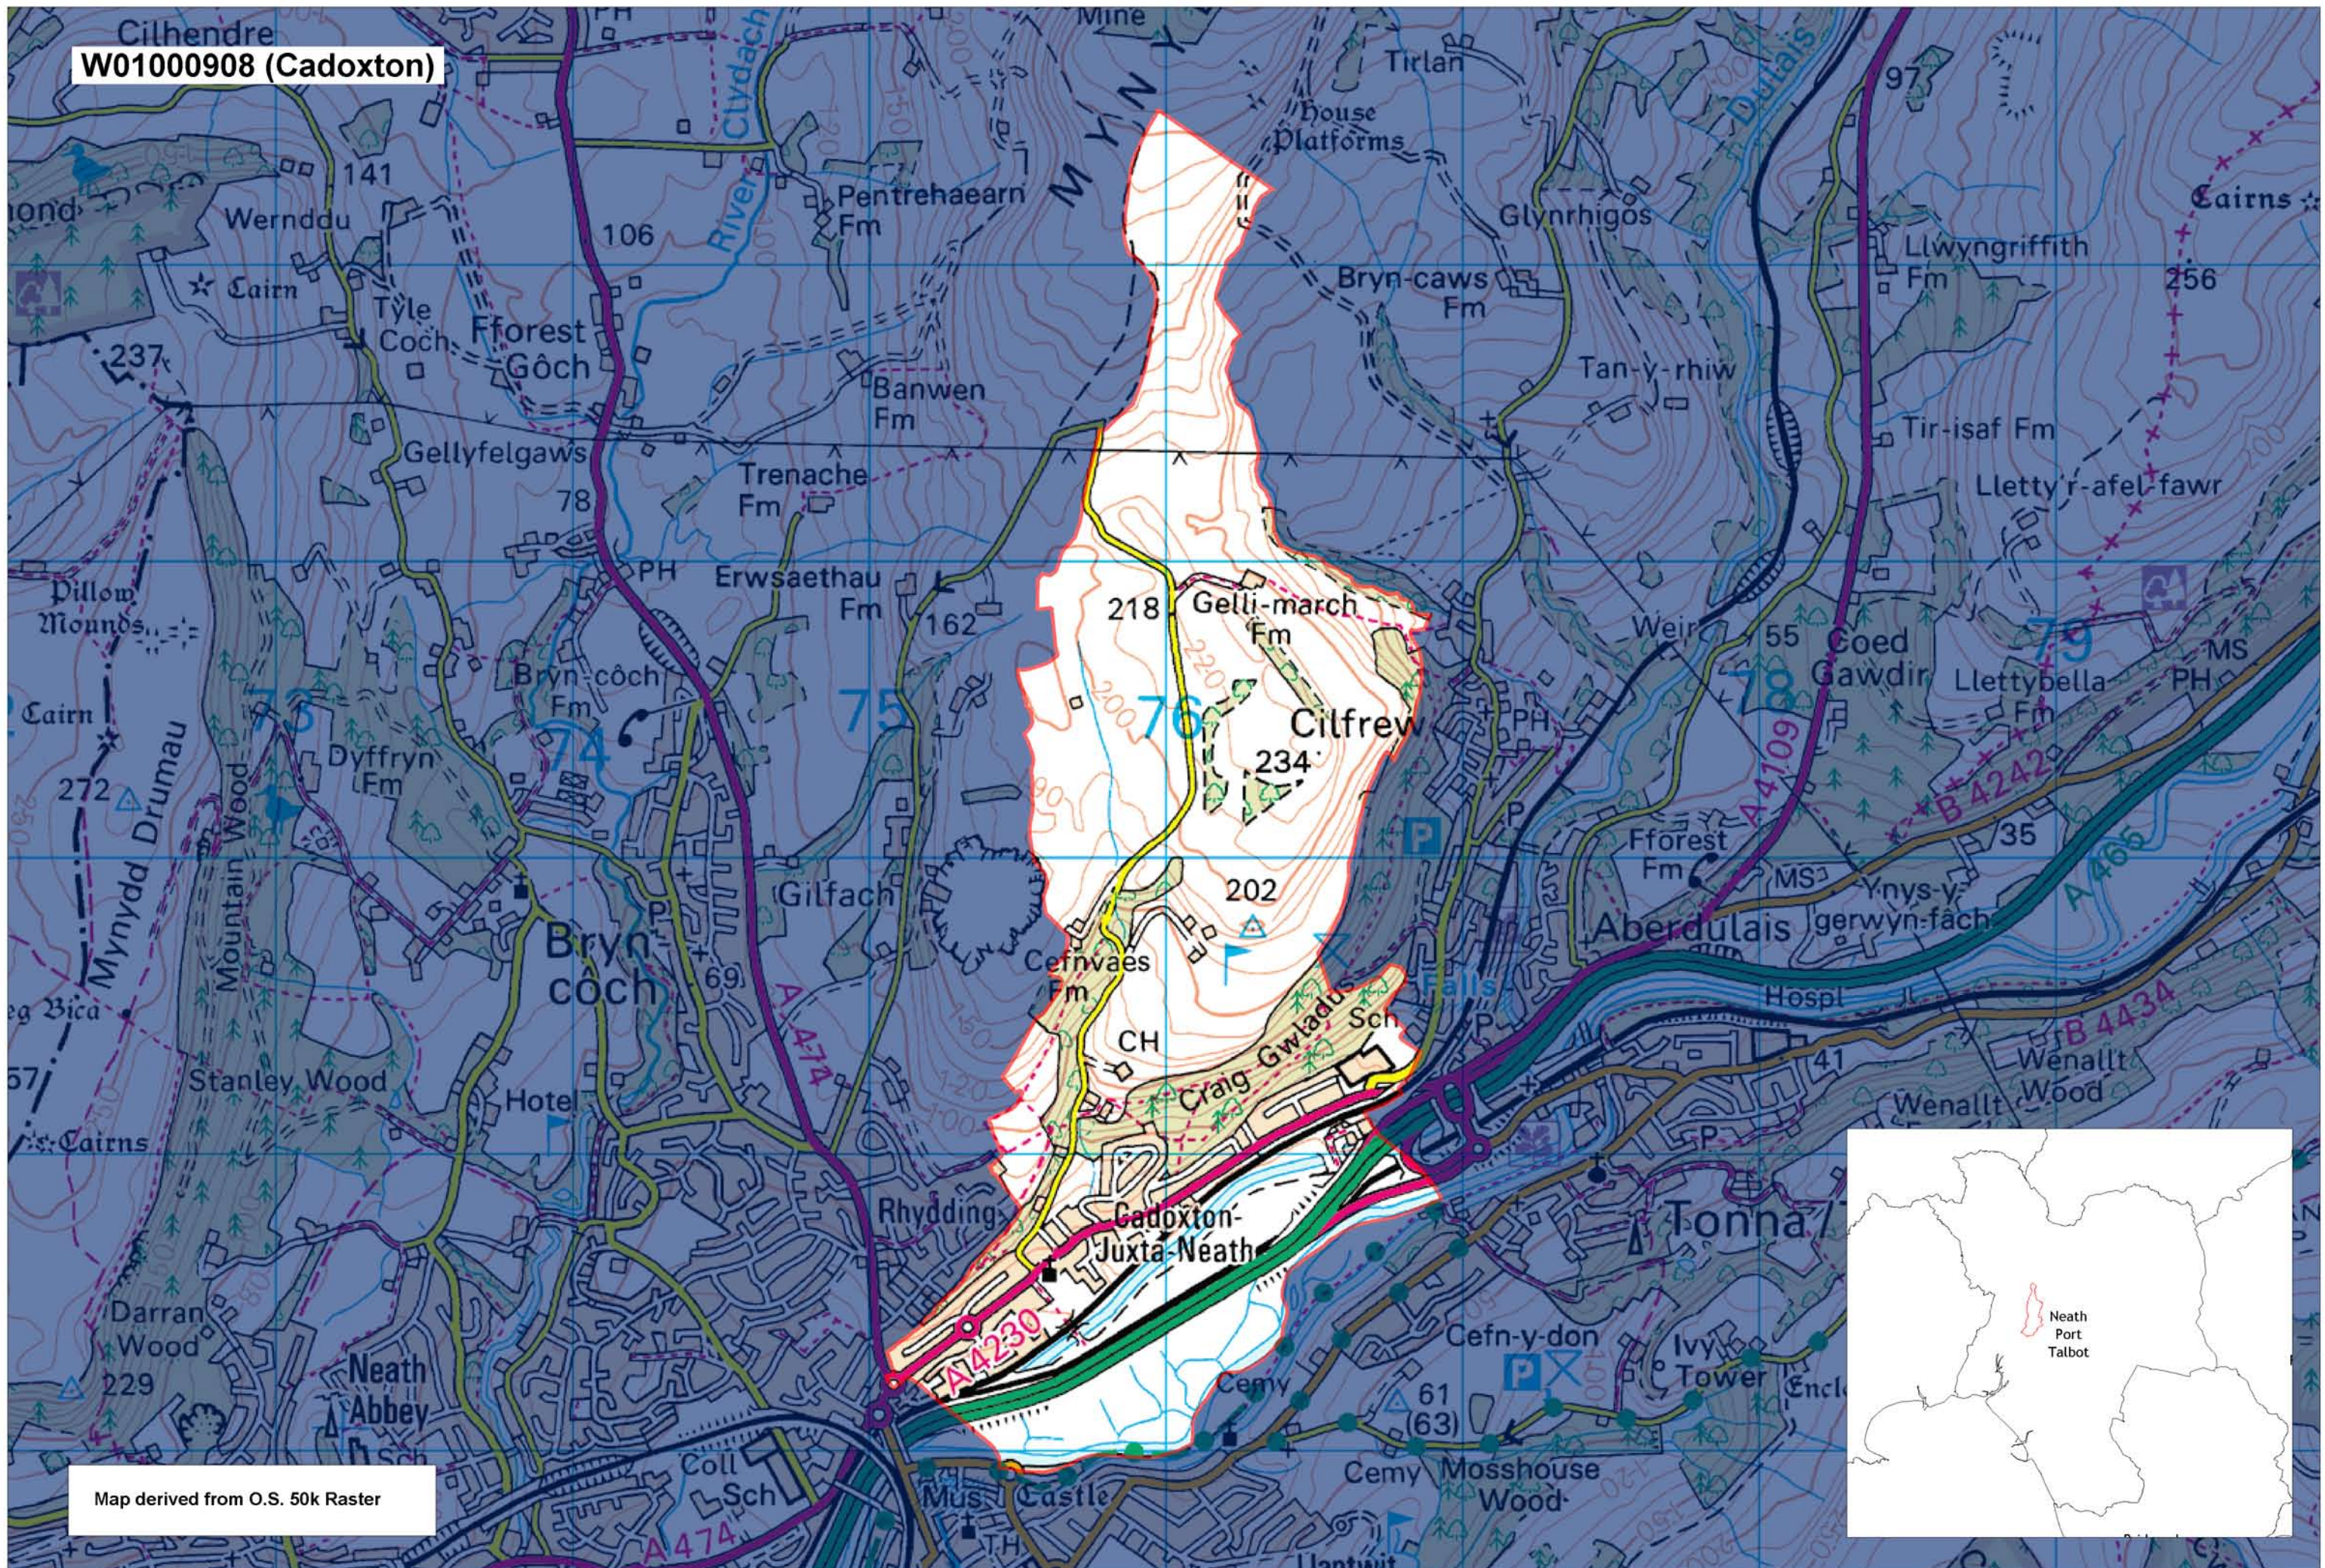

W01000908 (Cadoxton)

Map derived from O.S. 50k Raster